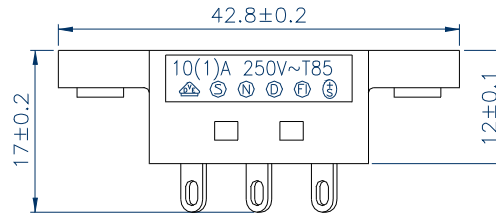

VOLTAGE SELECTOR

RF-1002

STANDARD :UL1054/IEC 65
RATING :12A125V/12A250V AC
APPROVALS :UL/CSA
RATING :10(1)A250V AC T85
APPROVALS :VDE/SEMKO/NEMKO/FIMKO/DEMKO/SEV

RF-1002 Oder Numbers

Byword : RF-1002-6MRP913
6 Pin with Nut right high left low printing 115/230
9.5mm of word distance