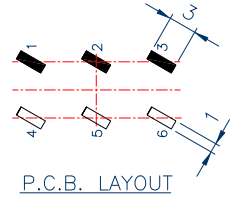

VOLTAGE SELECTOR

RF-1002

STANDARD :UL1054/IEC 65
RATING :12A125V/12A250V AC
APPROVALS :UL/CSA
RATING :10(1)A250V AC T85
APPROVALS :VDE/SEMKO/NEMKO/FIMKO/DEMKO/SEV

RF-1002 Oder Numbers

Byword : RF-1002-6MRP913
6 Pin with Nut right high left low printing 115/230
9.5mm of word distance