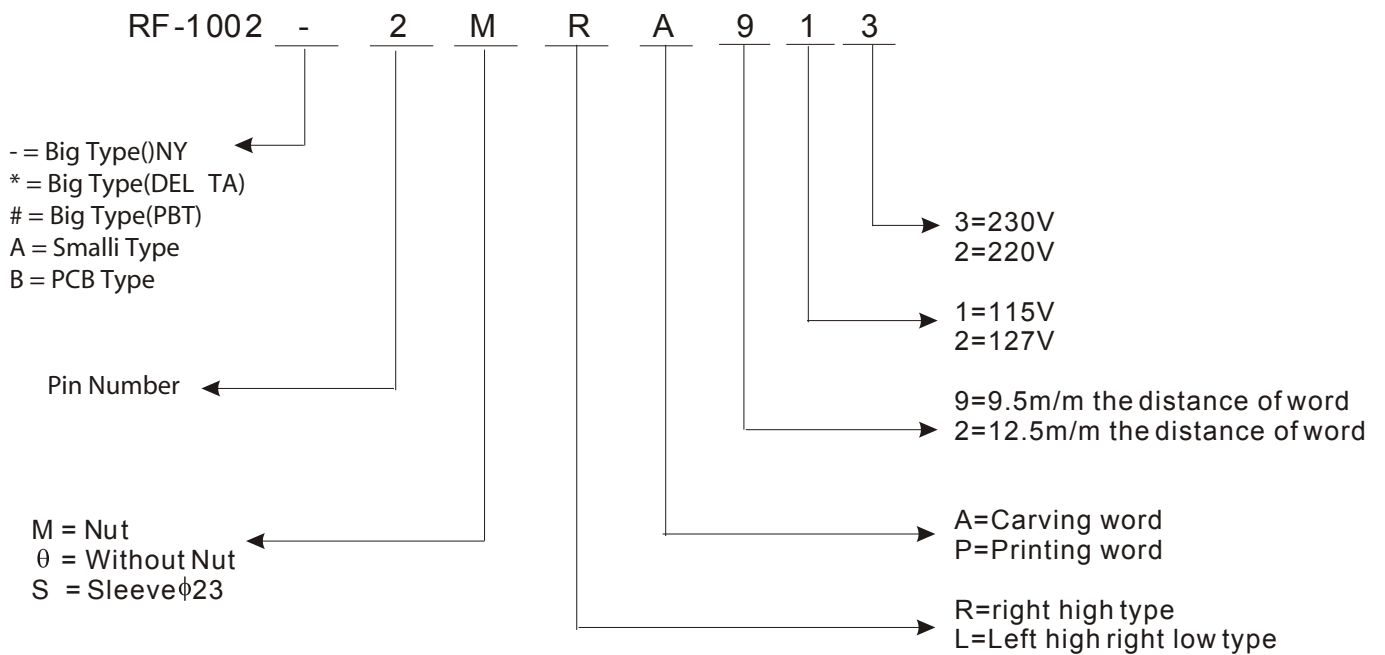

VOLTAGE SELECTOR

RF-1002

STANDARD :UL1054/IEC 65
RATING :12A125V/12A250V AC
APPROVALS :UL/CSA
RATING :10(1)A250V AC T85
APPROVALS :VDE/SEMKO/NEMKO/FIMKO/DEMKO/SEV

RF-1002 Oder Numbers

Byword : RF-1002-6MRP913
6 Pin with Nut right high left low printing 115/230
9.5mm of word distance