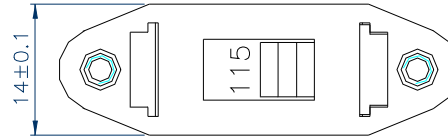

VOLTAGE SELECTOR

RF-1002

STANDARD :UL1054/IEC 65
RATING :12A125V/12A250V AC
APPROVALS :UL/CSA
RATING :10(1)A250V AC T85
APPROVALS :VDE/SEMKO/NEMKO/FIMKO/DEMKO/SEV

RF-1002 Oder Numbers

Byword : RF-1002-6MRP913
6 Pin with Nut right high left low printing 115/230
9.5mm of word distance