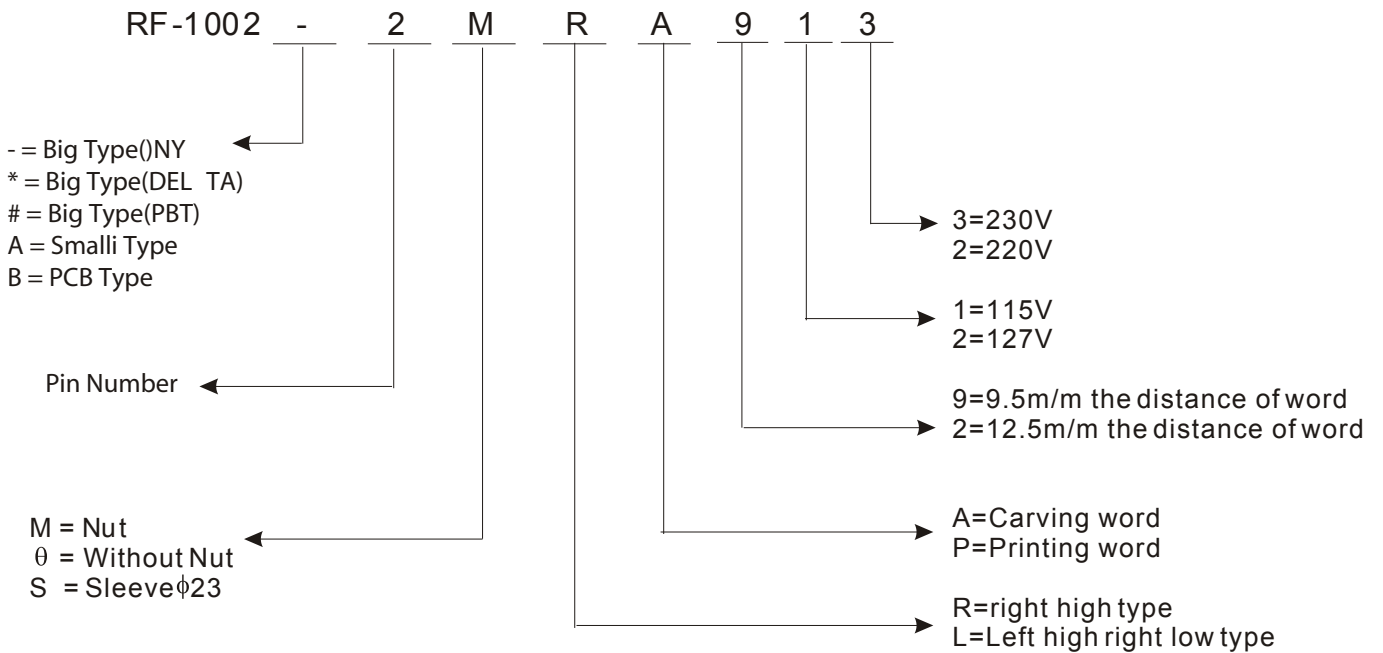

VOLTAGE SELECTOR

RF-1002A

STANDARD :UL1054/IEC 65
RATING :12A125V/12A250V AC
APPROVALS :UL/CSA
RATING :10(1)A250V ~
APPROVALS :VDE/NEMKO

RF-1002A Oder Numbers

Byword : RF-1002-6MRP913
6 Pin with Nut right high left low printing 115/230
9.5mm of word distance