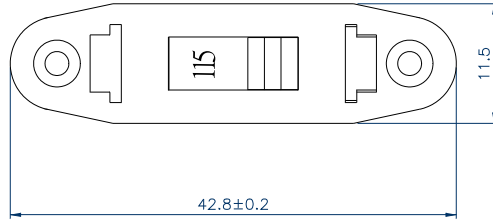

VOLTAGE SELECTOR

RF-1002A

STANDARD :UL1054/IEC 65
RATING :12A125V/12A250V AC
APPROVALS :UL/CSA
RATING :10(1)A250V ~
APPROVALS :VDE/NEMKO

RF-1002A Oder Numbers

Byword : RF-1002-6MRP913
6 Pin with Nut right high left low printing 115/230
9.5mm of word distance