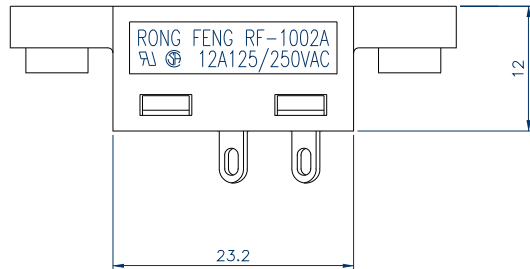

VOLTAGE SELECTOR

RF-1002A

STANDARD :UL1054/IEC 65
RATING :12A125V/12A250V AC
APPROVALS :UL/CSA
RATING :10(1)A250V ~
APPROVALS :VDE/NEMKO

RF-1002A Oder Numbers

Byword : RF-1002-6MRP913
6 Pin with Nut right high left low printing 115/230
9.5mm of word distance