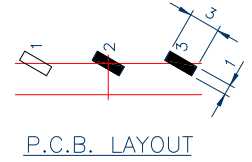

VOLTAGE SELECTOR

RF-1002A

STANDARD :UL1054/IEC 65
RATING :12A125V/12A250V AC
APPROVALS :UL/CSA
RATING :10(1)A250V ~
APPROVALS :VDE/NEMKO

RF-1002A Oder Numbers

Byword : RF-1002-6MRP913
6 Pin with Nut right high left low printing 115/230
9.5mm of word distance