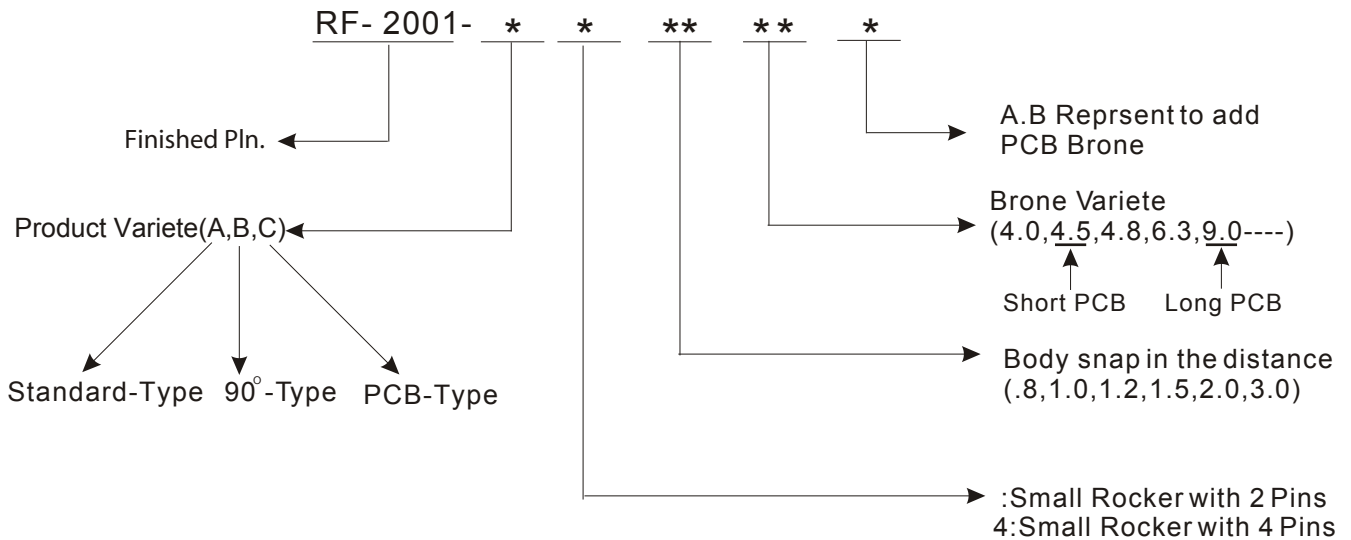

RF-2001 Oder Numbers

BYWORD:RF-2001 A 15 48
2001 Standard Type 1.5mm 4.8mm Pin