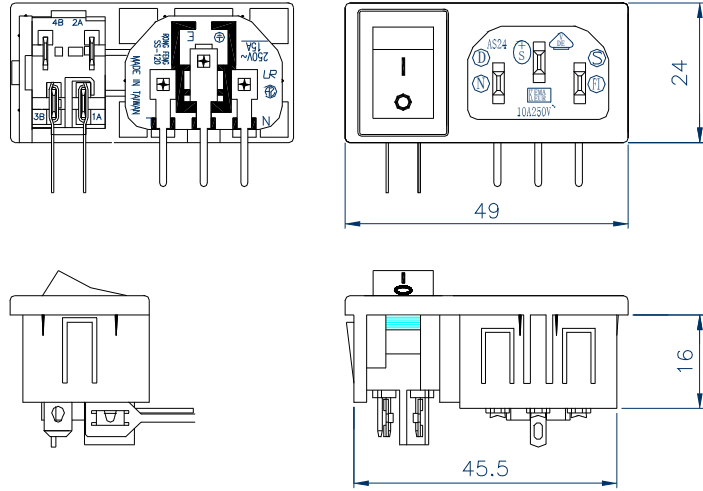

## ROCKER SWITCH+INSLET SOCKET

### RF-2001

Switch:  
RATING:10A250V AC 1/3HP TV-5  
APPROVALS:UL/CCSA  
RATING:8A/80A250V AC T85  
10(4)A250V AC T85  
APPROVALS:VDE/DEMKO/NEMKO/  
SEMKO/FIMKO/SEV

Socket:  
RATING:15A250V AC  
APPROVALS:UL/CSA  
RATING:10A250V AC  
APPROVALS:VDE/KEMA/SEV/DEMKO/  
NEMKO/SEMKO/FIMKO

## RF-2001 Oder Numbers

BYWORD:RF-2001 A 15 48  
2001 Standard Type 1.5mm 4.8mm Pin