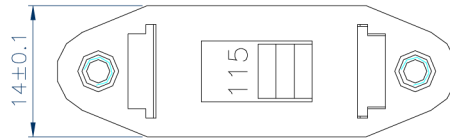

VOLTAGE SELECTOR

RF-1002

STANDARD :UL1054/IEC 65
RATING :12A125V/12A250V AC
APPROVALS :UL/CSA
RATING :10(1)A250V AC T85
APPROVALS :VDE/SEMKO/NEMKO/FIMKO/DEMKO/SEV

RF-1002 Oder Numbers

Byword : RF-1002-6MRP913
6 Pin with Nut right high left low printing 115/230
9.5mm of word distance