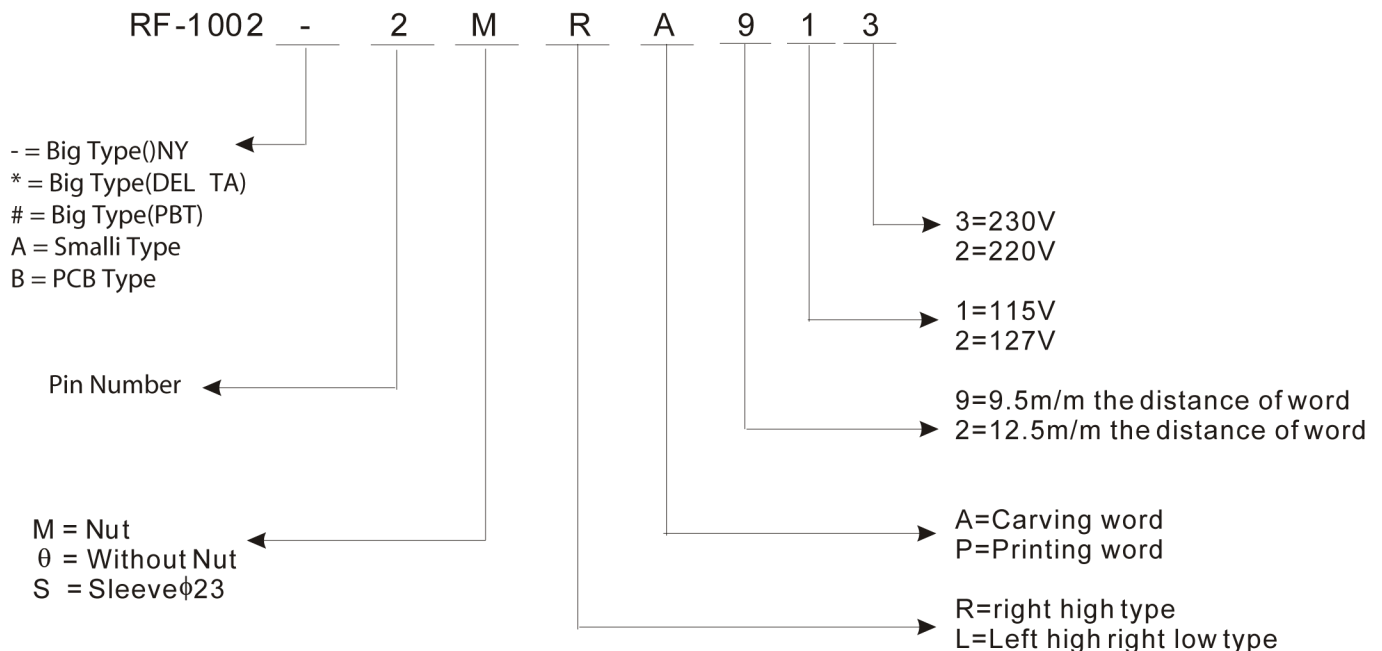

VOLTAGE SELECTOR

RF-1002

STANDARD :UL1054/IEC 65
RATING :12A125V/12A250V AC
APPROVALS :UL/CSA
RATING :10(1)A250V AC T85
APPROVALS :VDE/SEMKO/NEMKO/FIMKO/DEMKO/SEV

RF-1002 Oder Numbers

Byword : RF-1002-6MRP913
6 Pin with Nut right high left low printing 115/230
9.5mm of word distance