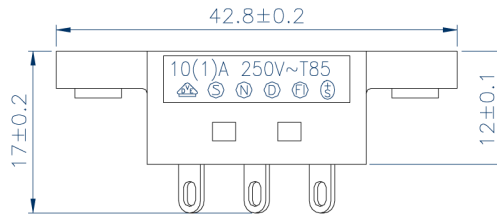

VOLTAGE SELECTOR

RF-1002

STANDARD :UL1054/IEC 65
RATING :12A125V/12A250V AC
APPROVALS :UL/CSA
RATING :10(1)A250V AC T85
APPROVALS :VDE/SEMKO/NEMKO/FIMKO/DEMKO/SEV

RF-1002 Oder Numbers

Byword : RF-1002-6MRP913
6 Pin with Nut right high left low printing 115/230
9.5mm of word distance