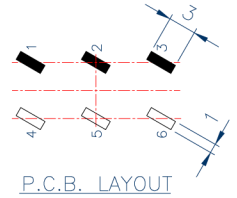

VOLTAGE SELECTOR

RF-1002

STANDARD :UL1054/IEC 65
RATING :12A125V/12A250V AC
APPROVALS :UL/CSA
RATING :10(1)A250V AC T85
APPROVALS :VDE/SEMKO/NEMKO/FIMKO/DEMKO/SEV

RF-1002 Oder Numbers

Byword : RF-1002-6MRP913
6 Pin with Nut right high left low printing 115/230
9.5mm of word distance