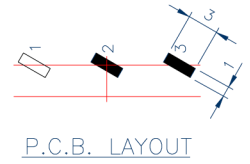

VOLTAGE SELECTOR

RF-1002A

STANDARD :UL1054/IEC 65
RATING :12A125V/12A250V AC
APPROVALS :UL/CSA
RATING :10(1)A250V ~
APPROVALS :VDE/NEMKO

RF-1002A Oder Numbers

Byword : RF-1002-6MRP913
6 Pin with Nut right high left low printing 115/230
9.5mm of word distance