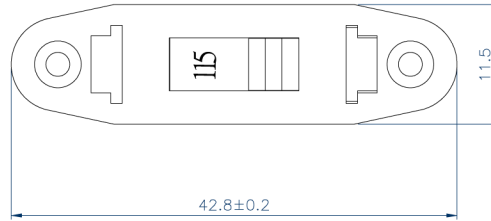

VOLTAGE SELECTOR

RF-1002A

STANDARD :UL1054/IEC 65
RATING :12A125V/12A250V AC
APPROVALS :UL/CSA
RATING :10(1)A250V ~
APPROVALS :VDE/NEMKO

RF-1002A Oder Numbers

Byword : RF-1002-6MRP913
6 Pin with Nut right high left low printing 115/230
9.5mm of word distance