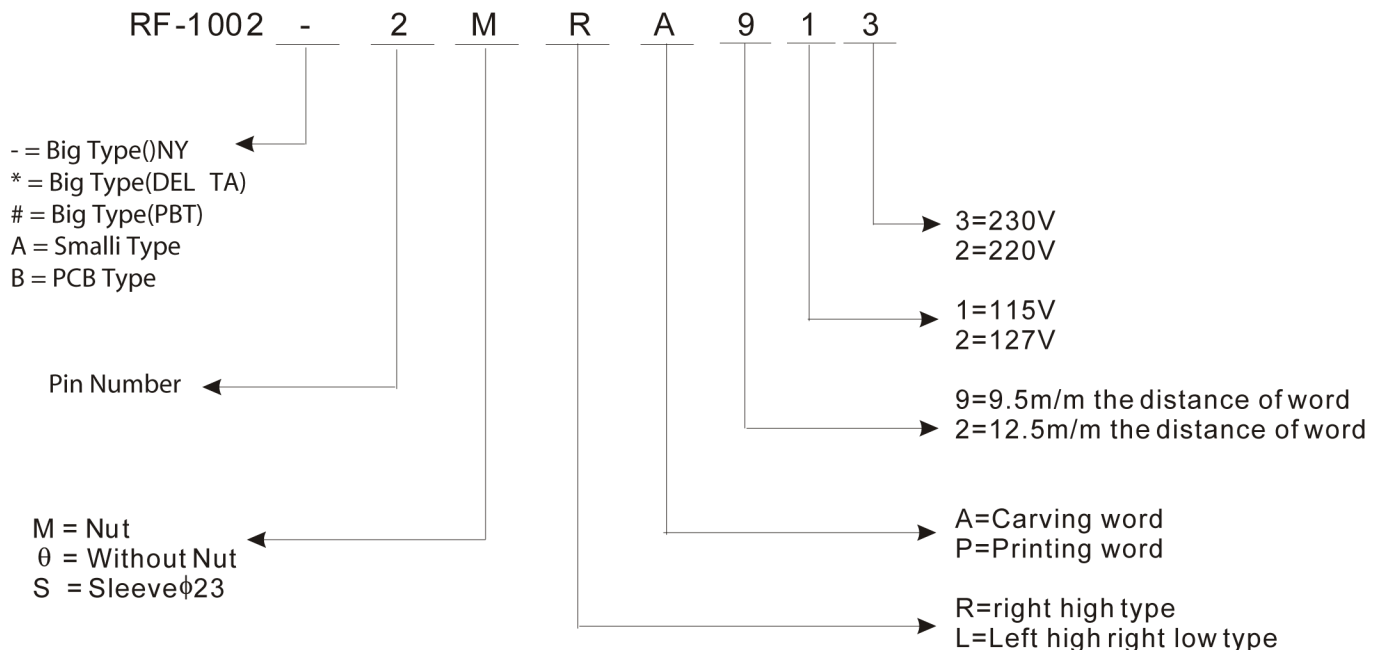

VOLTAGE SELECTOR

RF-1002A

STANDARD :UL1054/IEC 65
RATING :12A125V/12A250V AC
APPROVALS :UL/CSA
RATING :10(1)A250V ~
APPROVALS :VDE/NEMKO

RF-1002A Oder Numbers

Byword : RF-1002-6MRP913
6 Pin with Nut right high left low printing 115/230
9.5mm of word distance