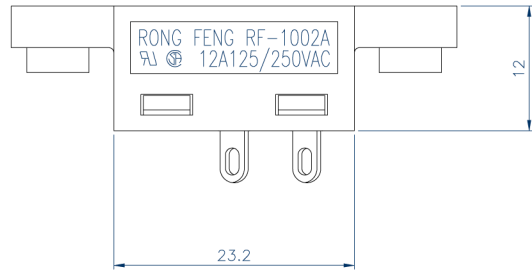

VOLTAGE SELECTOR

RF-1002A

STANDARD :UL1054/IEC 65
RATING :12A125V/12A250V AC
APPROVALS :UL/CSA
RATING :10(1)A250V ~
APPROVALS :VDE/NEMKO

RF-1002A Oder Numbers

Byword : RF-1002-6MRP913
6 Pin with Nut right high left low printing 115/230
9.5mm of word distance